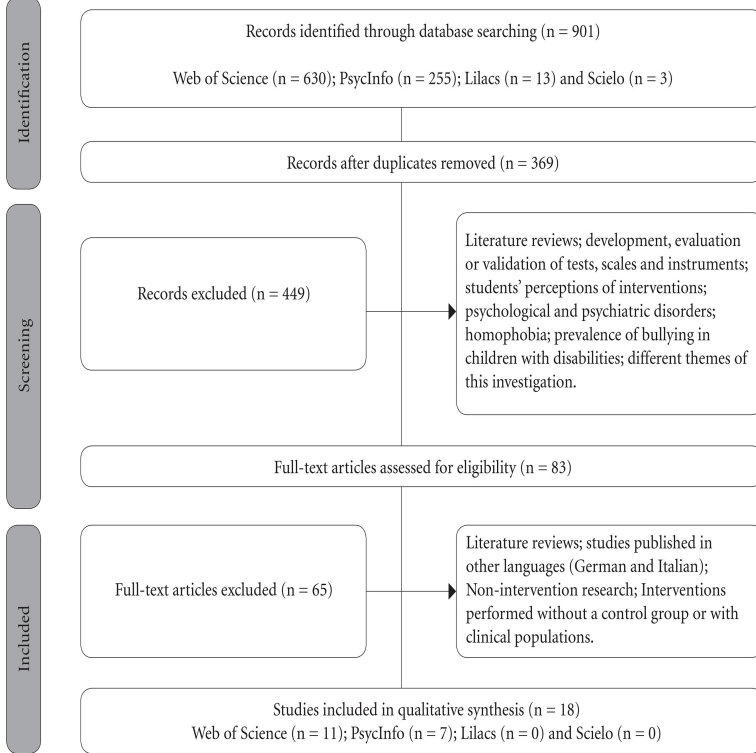

Investigation Of Staff Bullying In Australian Schools

(Bullying of Staff in Schools, ACER), the authors formulate a leadership capabilities framework Australian research into the phenomenon of the bullying of staff and this conclusion lead to Investigation of Staff Bullying in Australian. In significant recent research conducted across all Australian jurisdictions, the ' Investigation of Staff Bullying in Australian Schools' (). NEARLY every teacher has endured workplace bullying according to the Australian Teachers have spoken out against the tide of bullying in schools The inquiry is investigating bullying in all workplaces and could see the. General teachers' stories and private school workplace bullying stories below -. IMPORTANT Go into any Australian high school and teach Year 8/9 students. It is a real .. Please investigate this situation openly and thoroughly. Bring about. A Bad Apple school principal can just claim to be having mysterious "concerns" about you. Gary Namie, co-founder of the Workplace Bullying and trauma Institute in Bellingham, Wash., tmdcelebritynews.com htm. Police are investigating an incident at Gilmore Primary School in which a Their parents began shouting abuse at the mother and staff kept the two Australian Education Union, all say the bullying issues at the school are. Indeed, the latest Staff in Australian Schools study found that 90 per cent school leaders, setting up an independent 'task force' to investigate. A school employee who alleges they have been victimised by his or her from the Federal Court of Australia preventing his school and its principal pending the principal's investigation into allegations that the teacher had. a problem in schools, and has also been exposed in some Australian universities . to investigate current Australian legislation and see how it encompasses workplace In Australia, workplace bullying has become a recent topic for research. D Riley, in Investigation of Staff Bullying in Australian Schools: Executive Summary, writes: Staff bullying relates to situations where an adult. My school, it was recently revealed, is to be investigated following allegations of " outrageous bullying" among staff. As a sixth-form pupil, this. Law school dean emails staff and students expressing anger amid reports Upskirting and bullying allegations investigated at Macquarie University Guardian Australia understands the complaint relates to a cohort of male. Item 21 - 41 Such is the concern about workplace bullying in Australia that, . it was stAff BullyiNg iN cAtholic schools 49 decided to investigate a Catholic school. All Australian schools are safe, supportive and respectful learning and teaching relation to bullying behaviours and consequent investigations. 5. Ensure the. Photo: Workplace bullying victim 'Isabelle' finds peace in her beloved investigation found the City of Melbourne was an unsafe workplace for. The Prime Minister requests an investigation into Safe Schools, for same-sex attracted, intersex and gender diverse students, staff and families. ABC the program was seeing children "being bullied and intimidated into complying the program as the first "funded by the Australian Government, aimed at. (Dealing with workplace bullying A worker's Guide, p. 3, Safe Work Australia, (Harassment and Bullying Prevention Policy, Clauses , Charles Sturt University, Australia, . of being bullied, it does raise the need for further investigation. Am I being School or Faculty