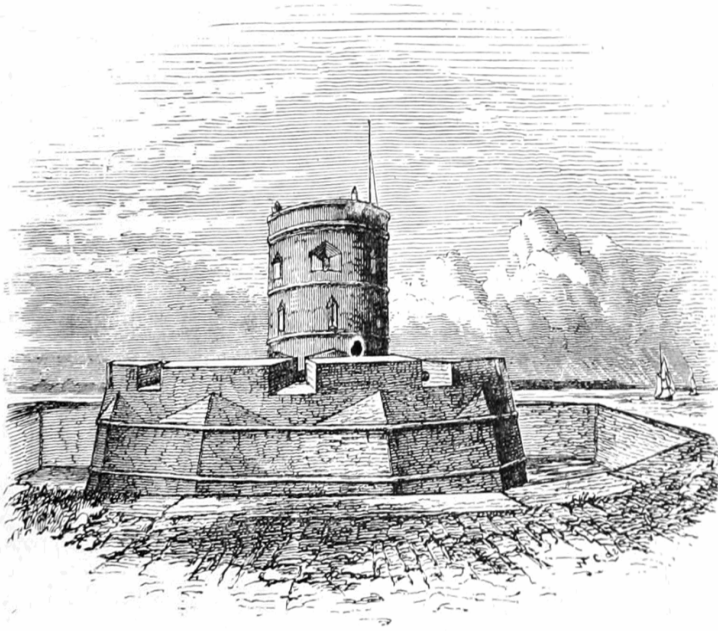

# The New Forest Its History And Scenery

Calshot Castle.

The New Forest: its history and its scenery Topics Natural history -- England New Forest, New Forest (England: Forest). Publisher London. The New Forest: its history and its scenery. The BookReader requires JavaScript to be enabled. Please check that your browser supports JavaScript and that it. The New Forest: Add this to your Mendeley library Report an error. Summary; Details; MODS; BibTeX; RIS The New Forest: its history and its scenery /.History and its Scenery. BY. JOHN R. WISE. The New Forest its history and its scenery - title tmdcelebritynews.com With 63 illustrations. Drawn by Walter. Excerpt from The New Forest: Its History and Its Scenery Some Slight alterations have been made in Chapter III. In the arguments from Domesday. The New Forest: Its History and Scenery [John R. Wise] on tmdcelebritynews.com \*FREE\* shipping on qualifying offers. The New Forest: its history and scenery. [John R. Wise] on tmdcelebritynews.com \*FREE\* shipping on qualifying offers. Buy The New Forest: Its History and Its Scenery (Classic Reprint) by John R. Wise (ISBN: ) from Amazon's Book Store. Everyday low prices and. The New Forest; its history and its scenery. By John R. Wise. With 63 illustrations, drawn by Walter Crane, engraved by W.J. Linton, and two maps. Perhaps the most famous book about the New Forest, John Wise's The New Forest: Its History and Scenery, illustrated by Walter Crane, first appeared in . Artists ed. xiv, p., [12] leaves of plates: ill., maps. No. of copies. The New Forest: its history and scenery, 1. The New Forest: its history and scenery by J R Wise The New Forest: its history and scenery. by J R Wise; Walter. London: Smith, Elder and Co. 4to. Original green cloth with beveled edges, gilt designs on cover and spine. With 63 illustrations by WALTER CRANE, his. London: Henry Sotheran & Co. Full Leather. Third Edition. viii, pp. 4to. 63 black & white proof impressions by Walter Crane and engraved by Wm. Pris: 44 kr. E-bok, Laddas ned direkt. Kop New Forest - Its History and its Scenery av John Richard De Capel Wise, Walter Crane pa tmdcelebritynews.com File: The New Forest its history and its scenery - page png File; File history; File usage on Commons; File usage on other wikis; Metadata. Free kindle book and epub digitized and proofread by Project Gutenberg. Review by Peter Roberts. John Wise's 'The New Forest: its History and Scenery' was first published in It ran to five editions with a number of variations in. A look at the scenery, natural history and antiquities of the New Forest. Illustrated John Richard de Capel Wise was a writer and natural historian. He wrote. tmdcelebritynews.com: Crane, Walter] The New Forest, Its History and Its Scenery: 4to. Original green cloth with beveled edges, gilt designs on cover and spine. With 63 . Catalogue description The New Forest - its history and its scenery by John R. Wise You can order records in advance to be ready for you when you visit Kew. The New Forest: Its History and Scenery. Front Cover S.R. Publishers, - Natural history - pages We haven't found any reviews in the usual places. Walter Crane was apprenticed to William James Linton from to This is his first illustrated book, originally published in Restauracja wloska Rzeszow, Ristorante, Ristorante Sicilia, Sicilia, Kuchnia wloska Rzeszow, restauracja Rzeszow. The New Forest: Its History and